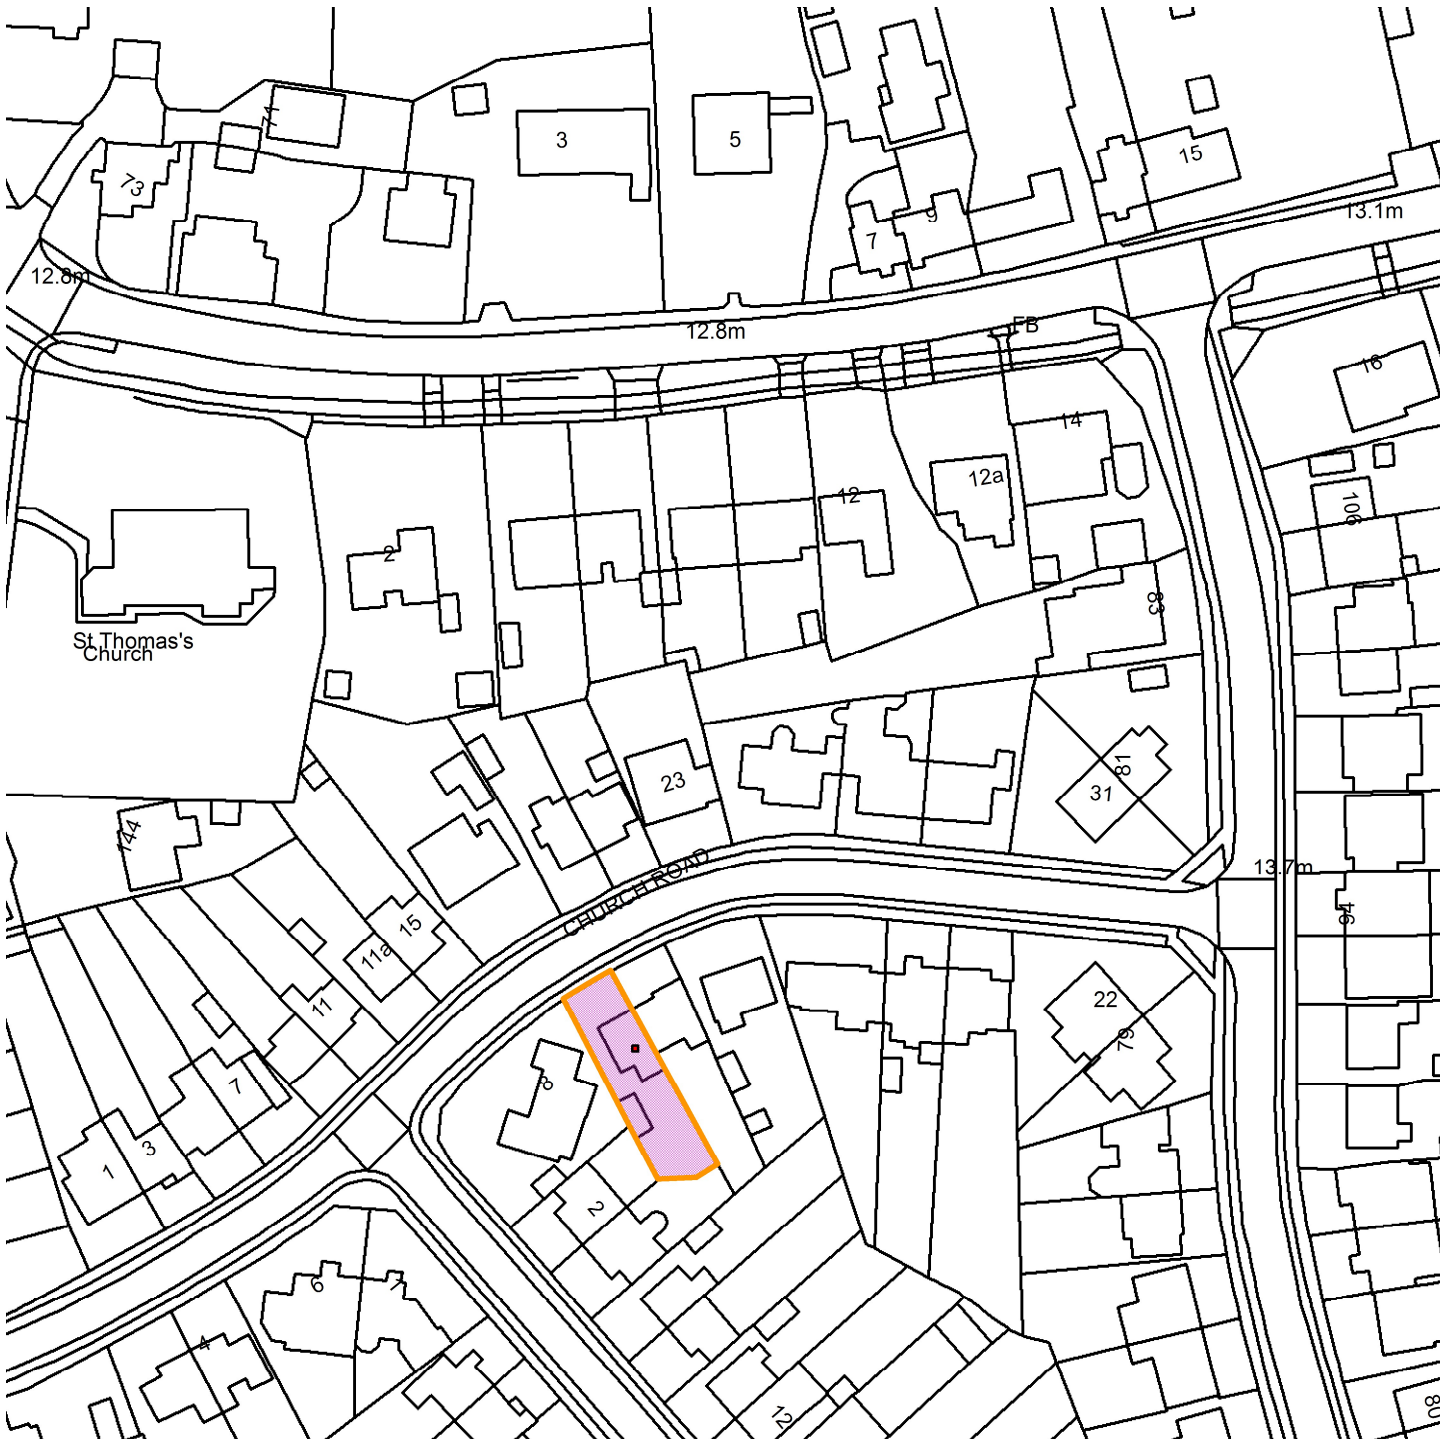

# 10 Church Road, Osbaldwick YO10 3NW

23/01220/FUL

Scale : 1:1071

Reproduced from the Ordnance Survey map with the permission of the Controller of Her Majesty's Stationery Office © Crown Copyright 2000.

Unauthorised reproduction infringes Crown Copyright and may lead to prosecution or civil proceedings.

<b>Organisation</b>	City of York Council
<b>Department</b>	Directorate of Place
<b>Comments</b>	Site Location Plan
<b>Date</b>	31 August 2023
<b>SLA Number</b>	Not Set